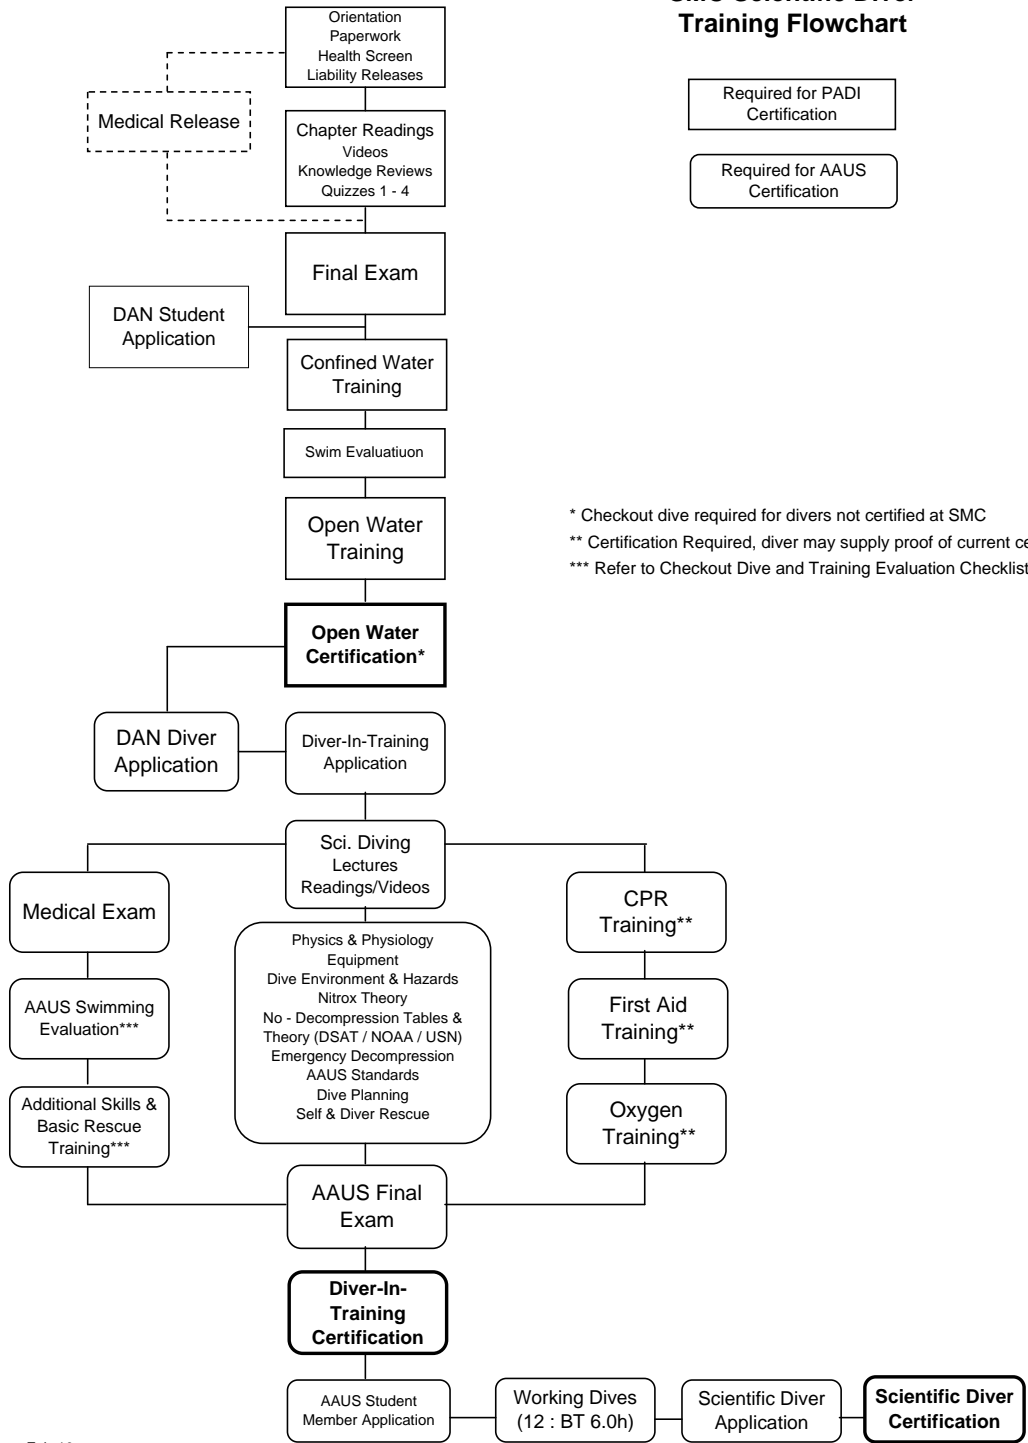

SMC Scientific Diver Training Flowchart

* Checkout dive required for divers not certified at SMC
 ** Certification Required, diver may supply proof of current certification to meet training requirement.
 *** Refer to Checkout Dive and Training Evaluation Checklist